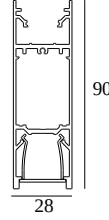

FTL35 F HE DOWN-UP - PROFILE

392 02 00 00 B

AVAILABLE IN

BLACK 392 02 00 00 B

WHITE 392 02 00 00 W

 [View on website](#)

General info

LOCATION	indoor
INSTALLATION	Ceiling Suspended
WEIGHT (KG)	1.4
INFORMATION	MAX.L / PROFILE : 6m INCL.PC SBL DOWN HE